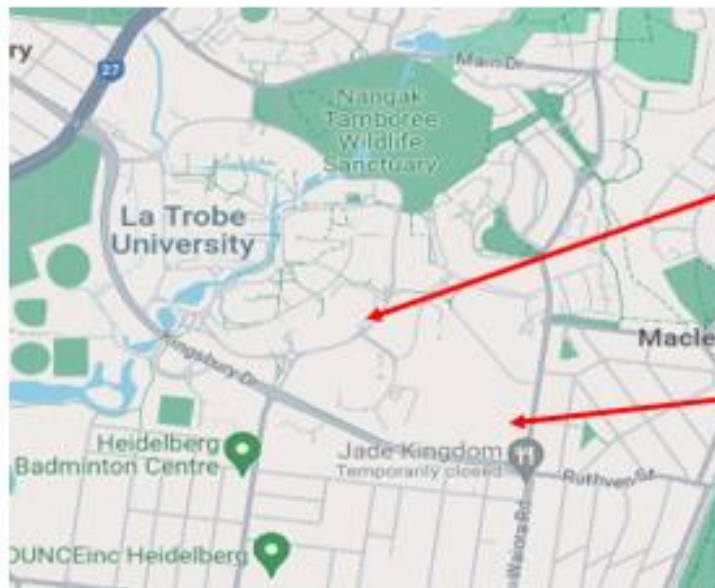

# MAPS

**BreadandButta  
Dinner  
Saturday Night**

**La Trobe School  
Entrance  
Parking**

**Convention  
Centre  
(Entrance)**

## SATURDAY NIGHT DINNER BREAD&BUTTA